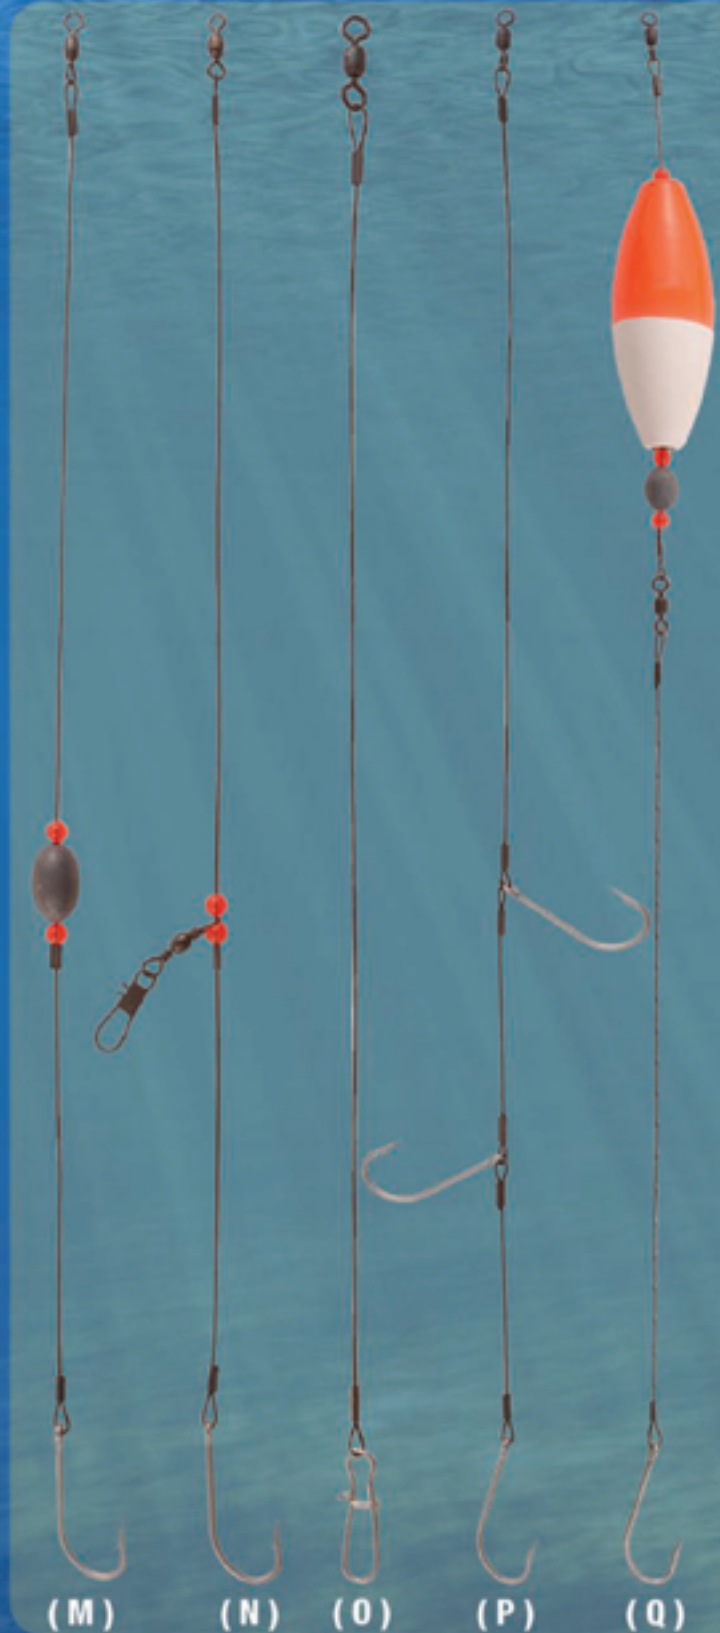

RIGS & LEADERS

REDFISH RIGS WITH HOOK - BLACK WIRE (M)

WEIGHT	LENGTH	1 - PACK	HOOK SIZE
1 oz	36"	RR36H-1	6/0
2 oz	36"	RR36H-2	7/0
3 oz	36"	RR36H-3	8/0

REDFISH RIGS WITH HOOK AND SLIDING INTERLOCK SWIVEL - BLACK WIRE (N)

LENGTH	1 - PACK	HOOK SIZE
48"	RR48H	7/0

KINGFISH RIGS - BLACK WIRE (O)

LENGTH	1 - PACK	36 - RING
24"	KRP-24	KR-24
30"	KRP-30	KR-30
36"	KRP-36	KR-36
48"	KRP-48	KR-48
60"	KRP-60	KR-60

KINGFISH RIGS WITH 7/0 HOOKS - BLACK WIRE (P)

LENGTH	1 - PACK
44"	KR-3H

LEMONFISH RIG - BLACK WIRE (Q)

WEIGHT	LENGTH	1 - PACK	HOOK SIZE
1 oz	36"	LFR1	7/0

(M) (N) (O) (P) (Q)