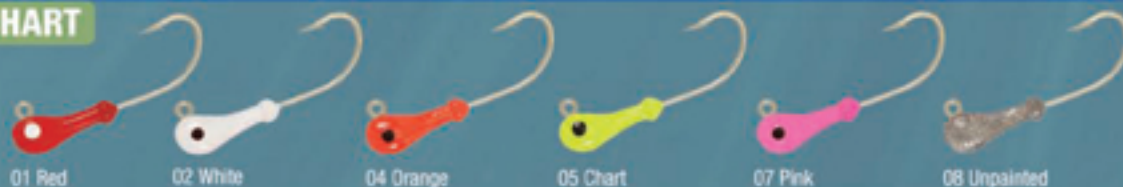

COLOR CHART

SPARKLE JIG HEADS

WEIGHT	10-PACK	100-PACK	HOOK SIZE
1/8 oz.	S1810	S18100	1/0
1/4 oz.	S1410	S14100	2/0
3/8 oz.	S3810	S38100	4/0

COLOR CHART

TOUT JIG HEADS

WEIGHT	10-PACK	100-PACK	HOOK SIZE
1/8 oz.	T1810	T18100	1
1/4 oz.	T1410	T14100	1/0
3/8 oz.	T3810	T38100	2/0
1/2 oz.	T1210	T12100	3/0
3/4 oz.	T3410	T34100	4/0