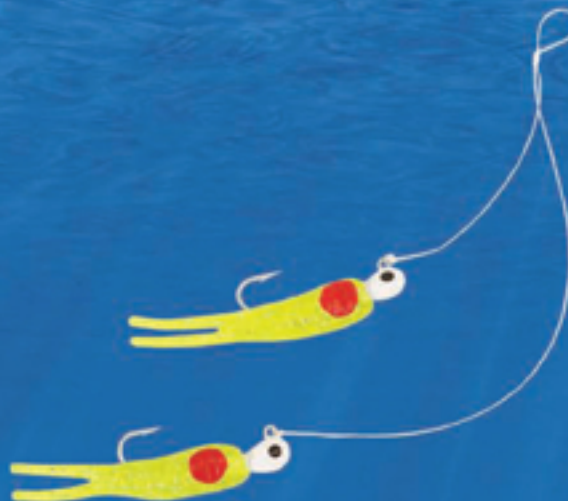

# ORIGINAL SPARKLE BEETLES

## "GULF COAST LEGEND"

### AVAILABLE OPTIONS

2 1/4" Sparkle Beetle  
SR102 - 10 Pack  
SR502 - 50 Pack  
SR10002 - 1000 Pack

Sparkle Beetle Jig Spin  
SJS14-G - 1/4oz. Individual Pack

Sparkle Beetle Jig Double Rigs  
ISJDR18 - 1/8 oz. Individual Pack  
ISJDR14 - 1/4 oz. Individual Pack